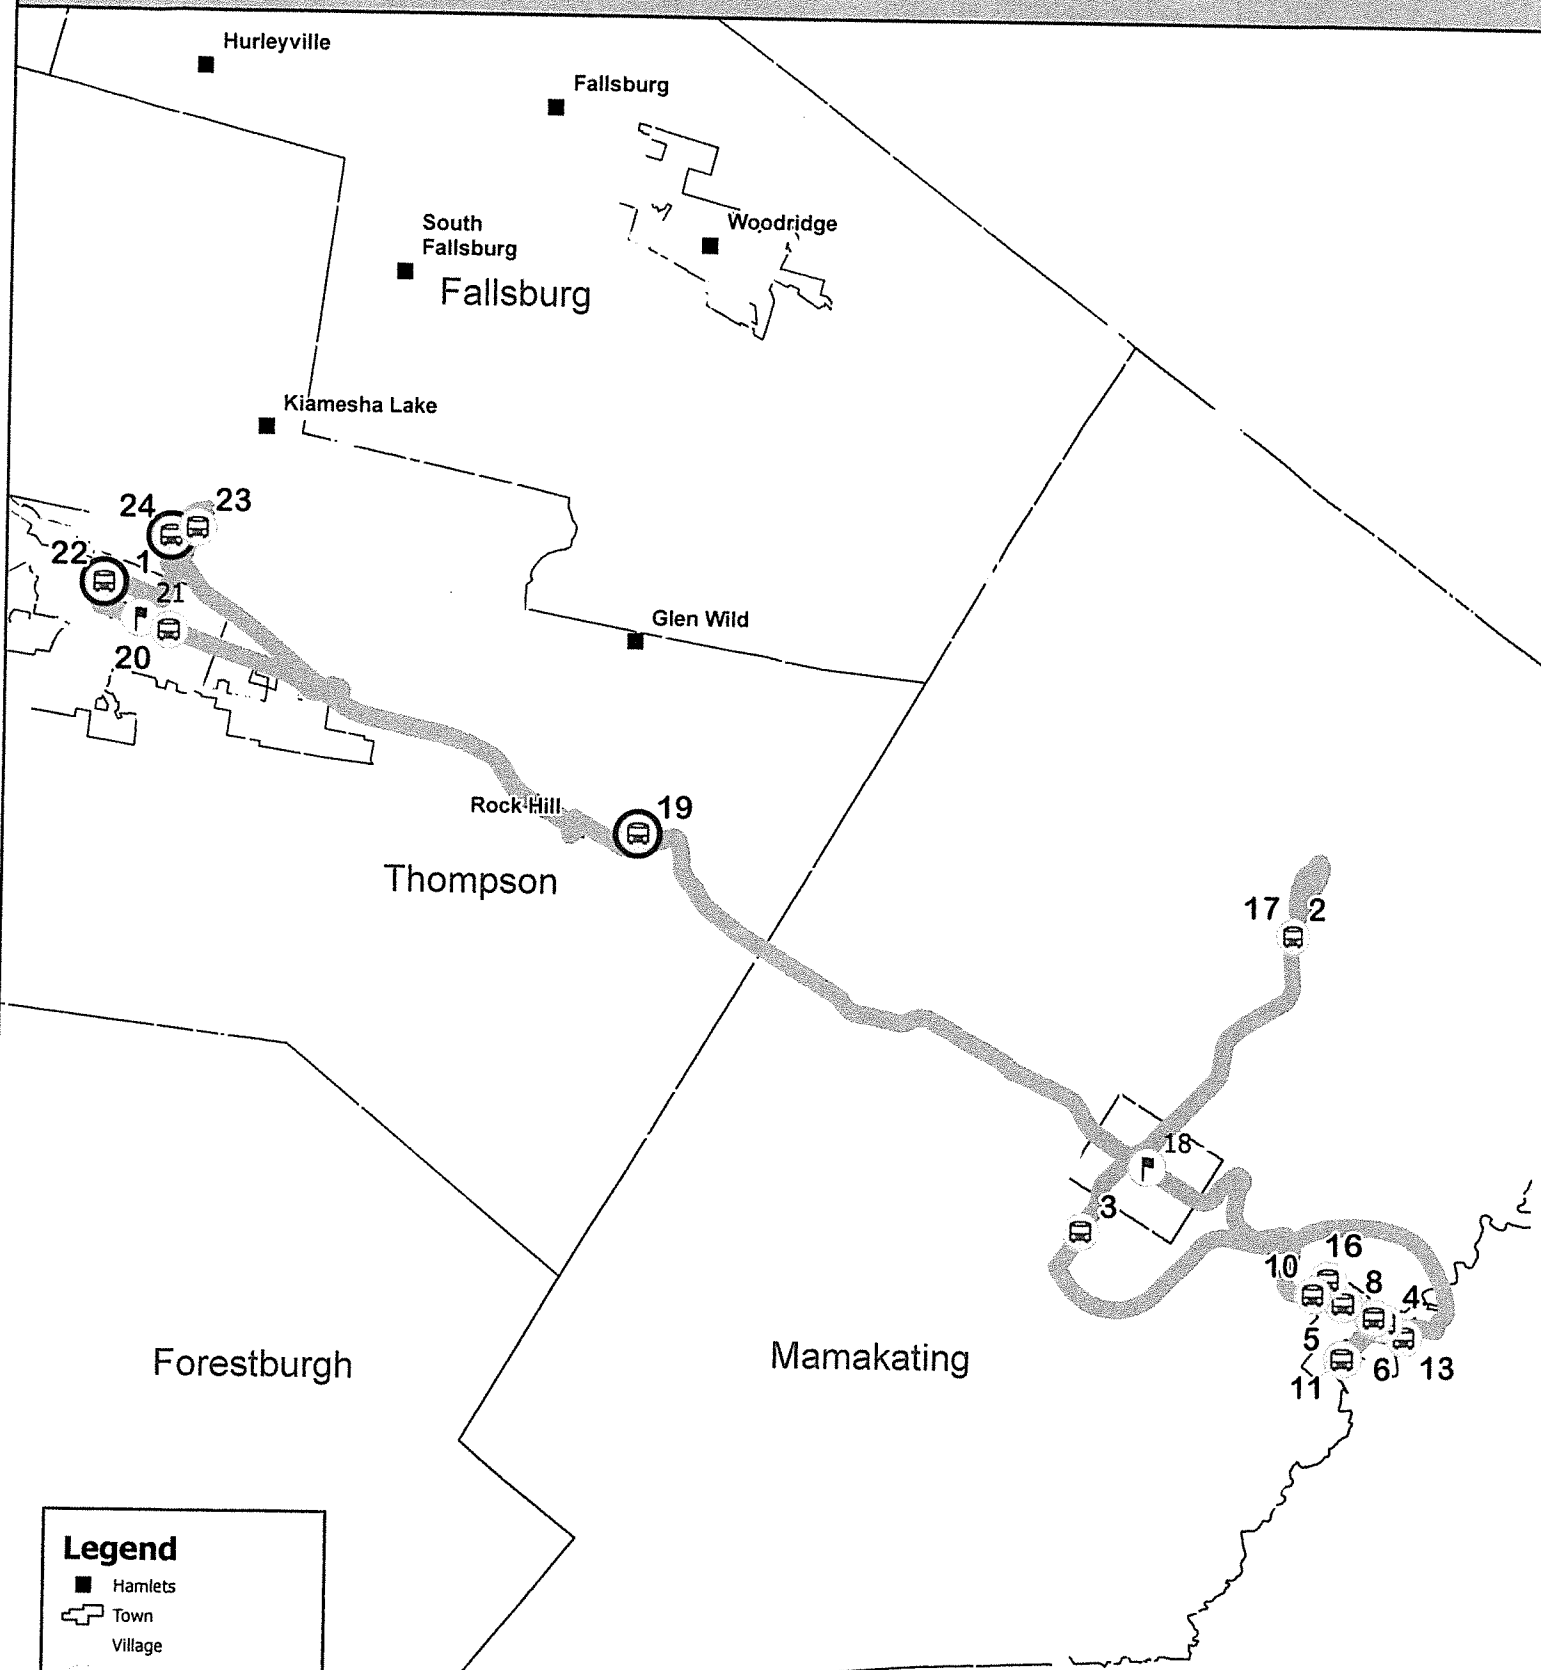

MOVE 
SULLIVAN
Connecting Our Communities

Route D

Legend

- Hamlets
- ⬢ Town
- ▭ Village
- 🚌 Route D Stops
- ▬ Route D
- ⊙ Transfer Point
- 🚩 Flag Stop

Route D

1. Walmart, Monticello **Transfer	6:00 AM	8:00 AM	10:00 AM	12:00 PM	2:00 PM	4:00 PM
2. Blue Sky Homes, Rte 209, Summitville	6:31 AM	8:31 AM	10:31 AM	12:31 PM	2:31 PM	4:31 PM
3. Smart, Route 209, Wurtsboro	6:39 AM	8:39 AM			2:39 PM	4:39 PM
4. Bloomingburg Rd at At Grocery	6:48 AM	8:48 AM	10:43 AM	12:43 PM	2:48 PM	4:48 PM
5. Chestnut Ridge, Winterton Rd, Bloomingburg	6:52 AM	8:52 AM	10:45 AM	12:45 PM	2:52 PM	4:52 PM
6. Dollar General, Bloomingburg Rd, Bloominburg	6:55 AM	8:55 AM	10:48 AM	12:48 PM	2:55 PM	4:55 PM
7. North St X Main St x Winterton Rd, Bloomingburg	6:57 AM	8:57 AM	10:50 AM	12:50 PM	2:57 PM	4:57 PM
8. Mosdos Satmar, Main St, Bloomingburg	6:58 AM	8:58 AM	10:51 AM	12:51 PM	2:58 PM	4:58 PM
9. Walnut Ridge, Godfrey Rd, Bloomingburg	6:59 AM	8:59 AM	10:53 AM	12:53 PM	2:59 PM	4:59 PM
10. Mamakating Park, Main St, Bloomingburg	7:02 AM	9:02 AM	10:55 AM	12:55 PM	3:02 PM	5:02 PM
11. Chestnut Ridge, Winterton Rd, Bloomingburg		9:06 AM	11:06 AM		3:06 PM	5:06 PM
12. Bloomingburg Rd at At Grocery		9:09 AM	11:09 AM		3:09 PM	5:09 PM
13. Dollar General, Bloomingburg Rd, Bloomingburg		9:10 AM	11:10 AM		3:10 PM	5:10 PM
14. North St X Main St x Winterton Rd, Bloomingburg (Star Food)		9:11 AM	11:11 AM		3:11 PM	5:11 PM
15. Mosdos Satmar, Main St, Bloomingburg		9:12 AM	11:12 AM		3:12 PM	5:12 PM
16. Walnut Ridge, Godfrey Rd, Bloomingburg		9:13 AM	11:13 AM		3:13 PM	5:13 PM
17. Mamakating Library, Sullivan St, Wurtsboro (Flag stop)	7:20 AM	9:20 AM	11:10 AM	1:10 PM	3:20 PM	5:20 PM
18. Blue Sky Homes, Rte 209, Summitville	7:25 AM	9:25 AM	11:07 AM	1:07 PM	3:25 PM	5:25 PM
19. Crystal Run Health Care, Rock Hill **Transfer	7:34 AM	9:34 AM	11:25 AM	1:25 PM	3:34 PM	5:34 PM
20. Family Dollar, E Broadway, Monticello	7:35 AM	9:35 AM		1:35 PM		
21. Broadway, Monticello	7:40 AM	9:40 AM		1:40 PM		
22. Govt Center, Sturgis Rd, Monticello **Transfer	7:42 AM	9:42 AM		1:42 PM		
23. Shoprite Plaza, Route 42, Monticello	7:47 AM	9:47 AM		1:47 PM		
24. Walmart, Monticello **Transfer	7:50 AM	9:50 AM	11:50 AM	1:50 PM	3:50 PM	5:50 PM